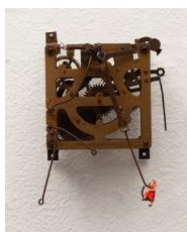

The Dangerous Game, 2022
broken clock and figurine
5 1/2 x 3 1/2 x 3 in
14 x 8.9 x 7.6 cm